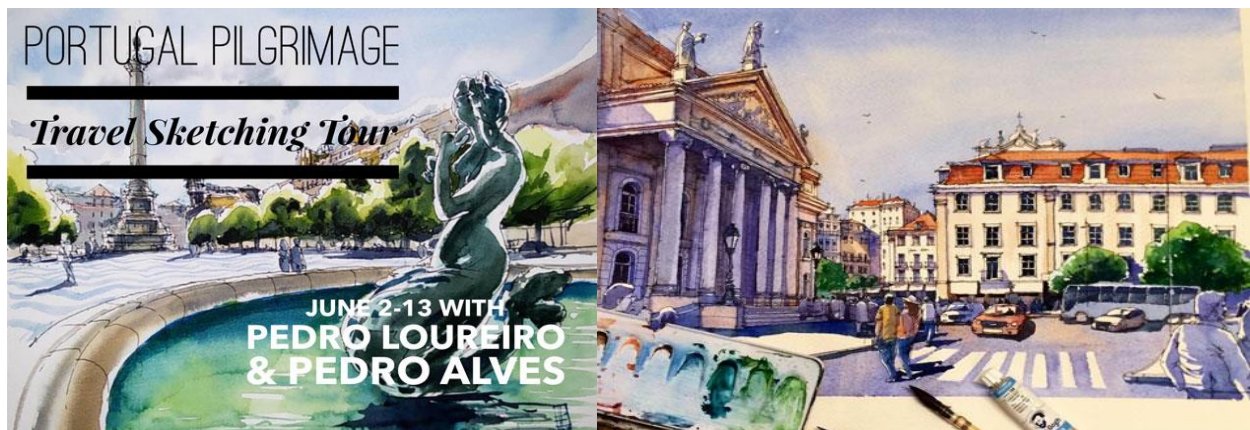

FRENCH FUSION TRAVEL

BOUTIQUE TOURS

OUT OF THE ORDINARY

PORTUGAL PILGRIMAGE SKETCHING WITH

PEDRO ALVES & PEDRO LOUREIRO and @RENATA.COACH.DESSIN

June 2-13

Itinerary

Sunday JUNE 2 Lisbon

Our hotel is by Rossio Train station and overlooks the fabulous Rossio square that Pedro Loureiro and Pedro Alves have sketched here below.

Dinner and welcome drinks with the group

DAY 2- 4 JUNE 3-5

Warm ups and sketch vignettes each day of various iconic sites in Lisbon such as the **the Baixa, The Alfama etc**

Afternoon sketch of the National Palace

DAY 5. Thursday JUNE 6 - SINTRA

Sketch day and explore the amazing palaces of Sintra

DAY 6. Friday JUNE 7 Porto

This morning after breakfast we are met by our private coach and driven up to the city of Porto in central Portugal where we meet up with our third sketch artist Renata Lahalle for an introductory sketch walk and talk.

A guided historic walk with Kate before we sit down each day to sketch one of the many extraordinary spots in this little medieval city frozen in time.

Our wonderful sketch holiday finishes after breakfast in our hotel on June 13. You are free to continue your onward travel wherever you would like to go.